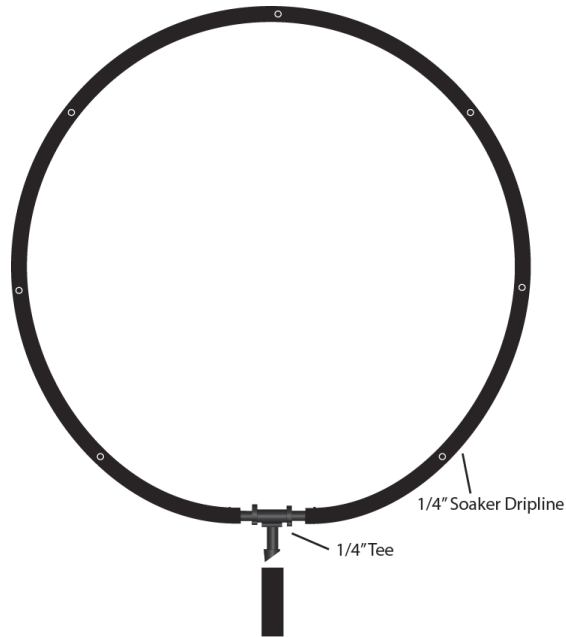

This add-on kit was designed to double the coverage of the Indoor Garden Kit (KIN1).

System Start

This portion of the kit includes the 8-way manifold (RMAN8), hose shutoff (HSO), a 50' roll of 1/4" vinyl tubing, and a hose thread by 1/2" male pipe thread elbow adapter (HFAA9012).

1. Remove the cap from the filter/regulator (FPR17) unit's second outlet
2. Thread hose thread end of the elbow adapter (HFAA9012) onto the outlet
3. Wrap the male pipe threads of the elbow adapter with thread sealant tape
4. Thread the 8-way manifold onto the elbow adapter

Emitting Devices

The Indoor Garden Add-On Kit includes ¼" Soaker Dripline, with built-in emitters spaced every 12", and a roll of blank ¼" vinyl tubing. In addition, the kit includes ¼" transfer barbs, ¼" goof plugs, ¼" tees, and hold down stakes.

1. To create a ring in a container
 - a. Cut the ¼" Soaker Dripline to the desired length and create a circle
 - b. Use the ¼" tee to join the two ends of the ¼" Soaker Dripline together
2. Connect the ring to the ¼" vinyl tubing with the remaining tee outlet
3. Run ¼" vinyl tubing back to the 8-Way Manifold and cut it to the desired length
4. Unscrew an outlet cap on the 8-Way Manifold outlet and connect the tubing
5. Repeat for all desired setups
6. Connect the hose shutoff end to the inlet of the sled base
7. Connect the male end of your garden hose to the hose shutoff
8. Turn on the water and test the system