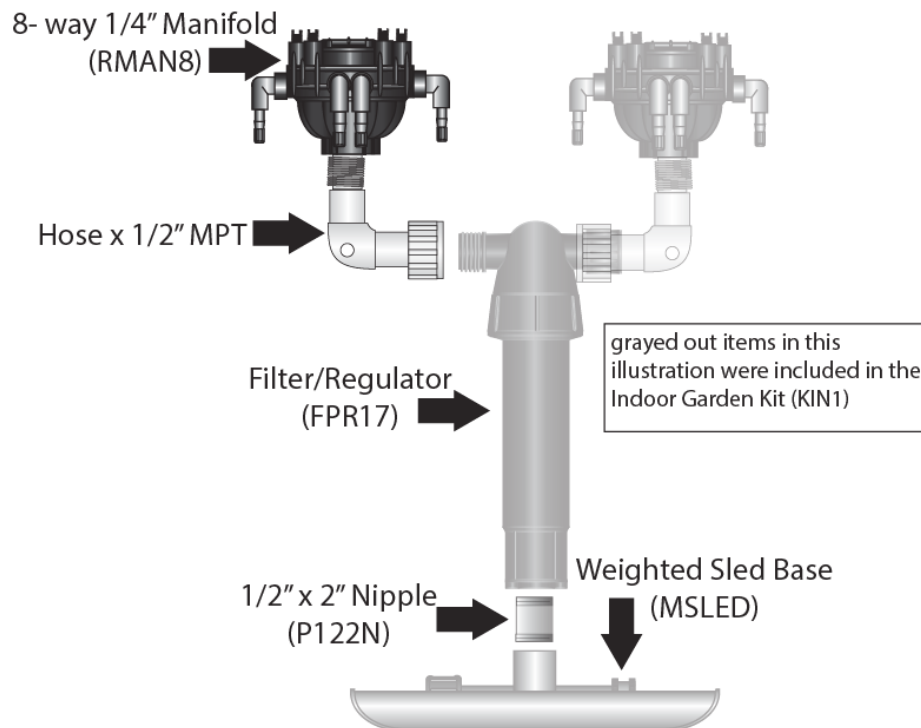

Indoor Garden Add-On Kit (KINA1) Assembly Instructions

Congratulations on purchasing one of DripWorks' kits, the easiest way to get a complete drip irrigation system setup to fit your gardening needs. The kit has two parts; the faucet assembly or system start portion that brings the water to your garden and emitters that distribute that water to your plantings.

This add-on kit was designed to double the coverage of the Indoor Garden Kit (KIN1).

System Start

This portion of the kit includes the 8-way manifold (RMAN8), hose shutoff (HSO), a 50' roll of 1/4" vinyl tubing, and a hose thread by 1/2" male pipe thread elbow adapter (HFAA9012).

1. Remove the cap from the filter/regulator (FPR17) unit's second outlet
2. Thread hose thread end of the elbow adapter (HFAA9012) onto the outlet
3. Wrap the male pipe threads of the elbow adapter with thread sealant tape
4. Thread the 8-way manifold onto the elbow adapter

Emitting Devices

The Indoor Garden Add-On Kit includes ¼" Soaker Dripline, with built-in emitters spaced every 12", and a roll of blank ¼" vinyl tubing. In addition, the kit includes ¼" transfer barbs, ¼" goof plugs, ¼" tees, and hold down stakes.