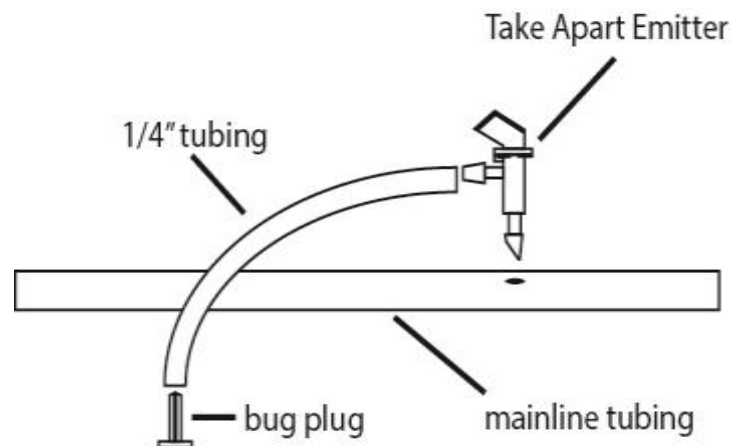

## **Individual Plants Kit with Timer (KIP1-T and KIP2-T) Assembly Instructions**

Congratulations on purchasing one of DripWorks' all-inclusive kits, the easiest way to get a complete drip irrigation system setup to fit your gardening needs. The kit has two parts; the faucet assembly or system start portion that brings the water to your garden and the emitters that distribute that water to your plantings.

### **System Start**

This portion of the kit includes the Galcon Bluetooth timer, filter, pressure regulator, hose start fitting, and a roll of mainline tubing.

1. Connect the swivel end of the Galcon Bluetooth timer (TGNLIDBT) to your faucet.
2. Connect the filter (FYCH200) to the Galcon Bluetooth Timer (TGNLIDBT).
3. Connect the pressure regulator to the filter outlet
4. Connect the female hose start to one end of the mainline tubing roll
5. Connect the female hose start to the pressure regulator
6. Unroll the mainline tubing through the garden areas to be watered
7. Close the mainline tubing with an end fitting
8. Stake down the tubing with hold downs

## Emitters

The Individual Plants Kit uses Take Apart emitters, a non-pressure compensating product that works particularly well in low-pressure or gravity-fed systems. In addition to the emitters, the kit includes ¼" transfer barbs, goof plugs, ¼" bug plugs, hold downs, a repair coupler, a punch/insert tool, and a roll of ¼" tubing.

1. Punch a hole in the mainline near each plant you want to water and insert an emitter
2. To extend the reach of an emitter, attach a length of ¼" tubing to the emitter outlet, insert a bug plug into the end of the tubing, and stake it in place at the base of the plant
3. Turn the water on and check to be sure all emitters are working