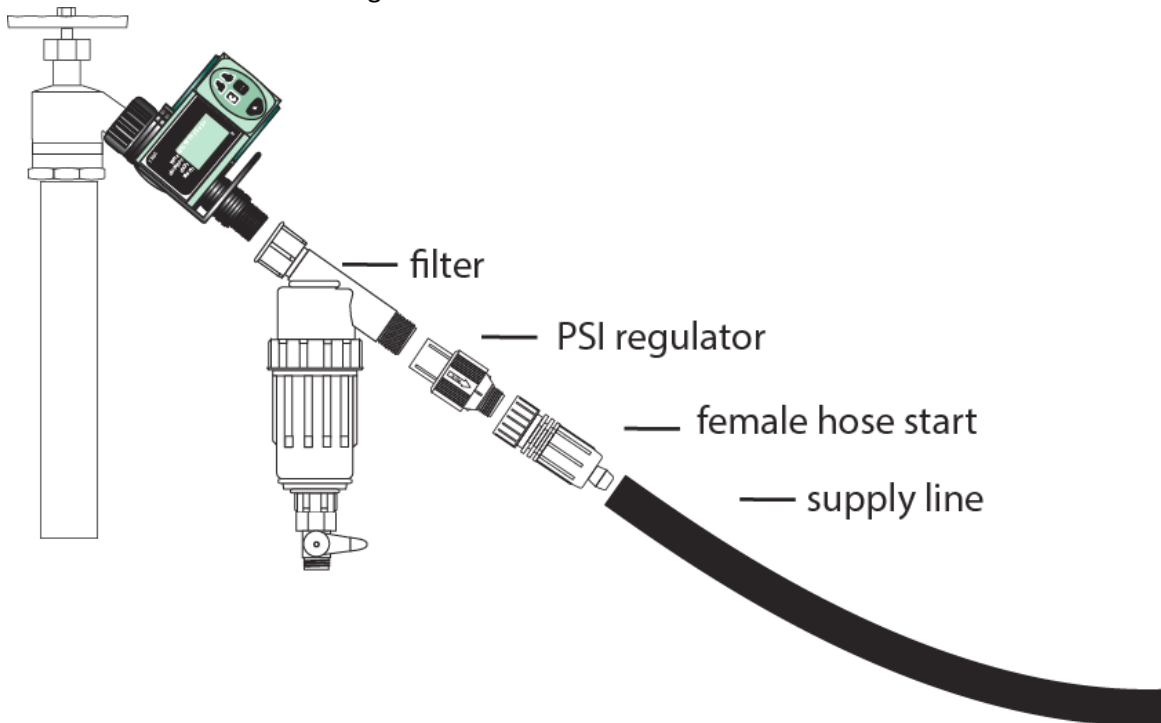

## **Individual Plants Kit with Timer (KIP1-T and KIP2-T) Assembly Instructions**

Congratulations on purchasing one of DripWorks' all-inclusive kits, the easiest way to get a complete drip irrigation system setup to fit your gardening needs. The kit has two parts; the faucet assembly or system start portion that brings the water to your garden and the emitters that distribute that water to your plantings.

### **System Start**

This portion of the kit includes the Galcon Bluetooth timer, filter, pressure regulator, hose start fitting, and a roll of mainline tubing.

1. Connect the swivel end of the Galcon Bluetooth timer (TGNLIDBT) to your faucet.
2. Connect the filter (FYCH200) to the Galcon Bluetooth Timer (TGNLIDBT).
3. Connect the pressure regulator to the filter outlet
4. Connect the female hose start to one end of the mainline tubing roll
5. Connect the female hose start to the pressure regulator
6. Unroll the mainline tubing through the garden areas to be watered
7. Close the mainline tubing with an end fitting
8. Stake down the tubing with hold downs

## Emitters

The Individual Plants Kit uses Take Apart emitters, a non-pressure compensating product that works particularly well in low-pressure or gravity-fed systems. In addition to the emitters, the kit includes ¼" transfer barbs, goof plugs, ¼" bug plugs, hold downs, a repair coupler, a punch/insert tool, and a roll of ¼" tubing.

1. Punch a hole in the mainline near each plant you want to water and insert an emitter
2. To extend the reach of an emitter, attach a length of ¼" tubing to the emitter outlet, insert a bug plug into the end of the tubing, and stake it in place at the base of the plant
3. Turn the water on and check to be sure all emitters are working