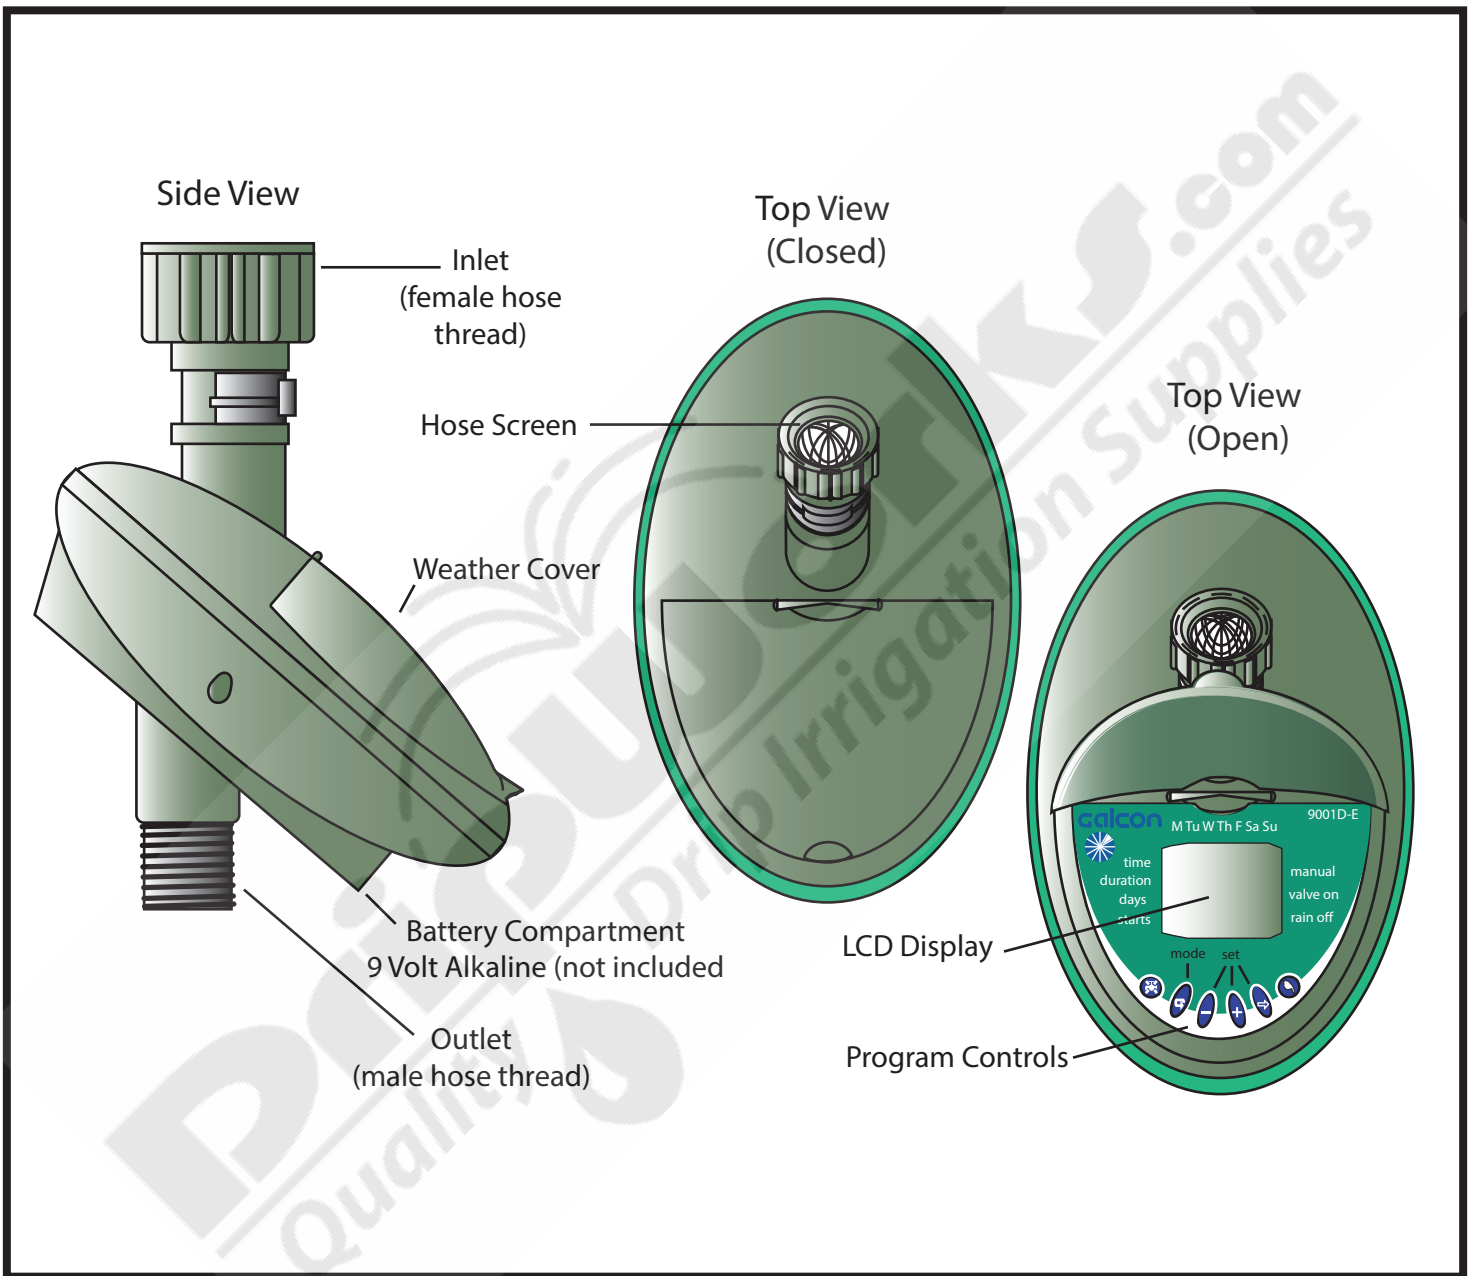

# Galcon LCD Timer (TGNHOSE)

This hose thread, battery timer, manufactured by Galcon, offers the same reliability and ease of programming as the identical looking DIG model (manufactured by Galcon for DIG) that has been our best-selling timer for years! The only difference is the logo on the outside and reduced price. If you've been buying our DIG model try one of these. Only your wallet will notice the change.