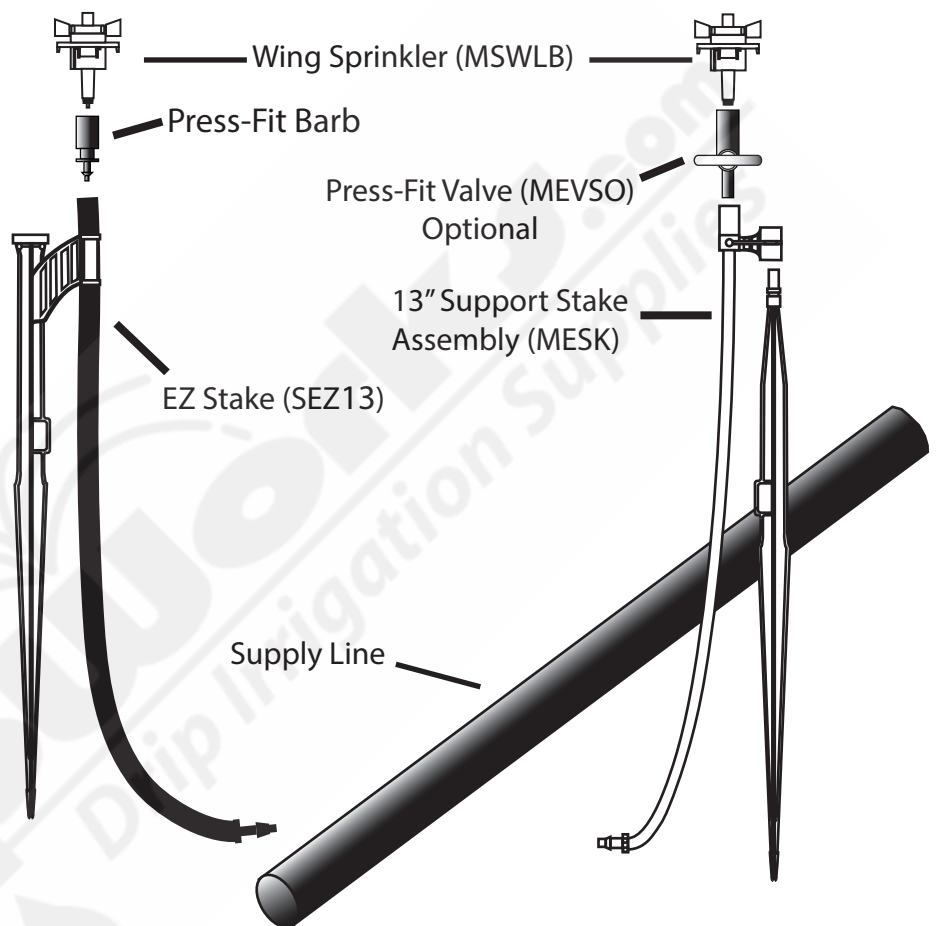

Wing Sprinklers

Wing Sprinkler shown with EZ Stake Assembly and Mesk Assembly

- Best at low pressures (15-30 PSI)
- Even distribution of droplets
- Full Circle Only!

Wing Sprinklers are available in: 5 GPH (MSWGR), 9 GPH (MSWL), 18 GPH (MSWBL), and 34 GPH (MSWBRN)

EZ Stake Assemblies available in: 13" (SEZ13) and 17" (SEZ17)

MESK Stake Assemblies available in: 13" (plastic stake) 18" and 36" (metal)

Use Wing Sprinklers to water flowers, ground covers, and turf.

Flow vs. Pressure

Flow is the output of water measured in GPH (gallons per hour) or GPM (gallons per minute) and pressure is the force behind the flow measured in PSI (pounds per square inch).