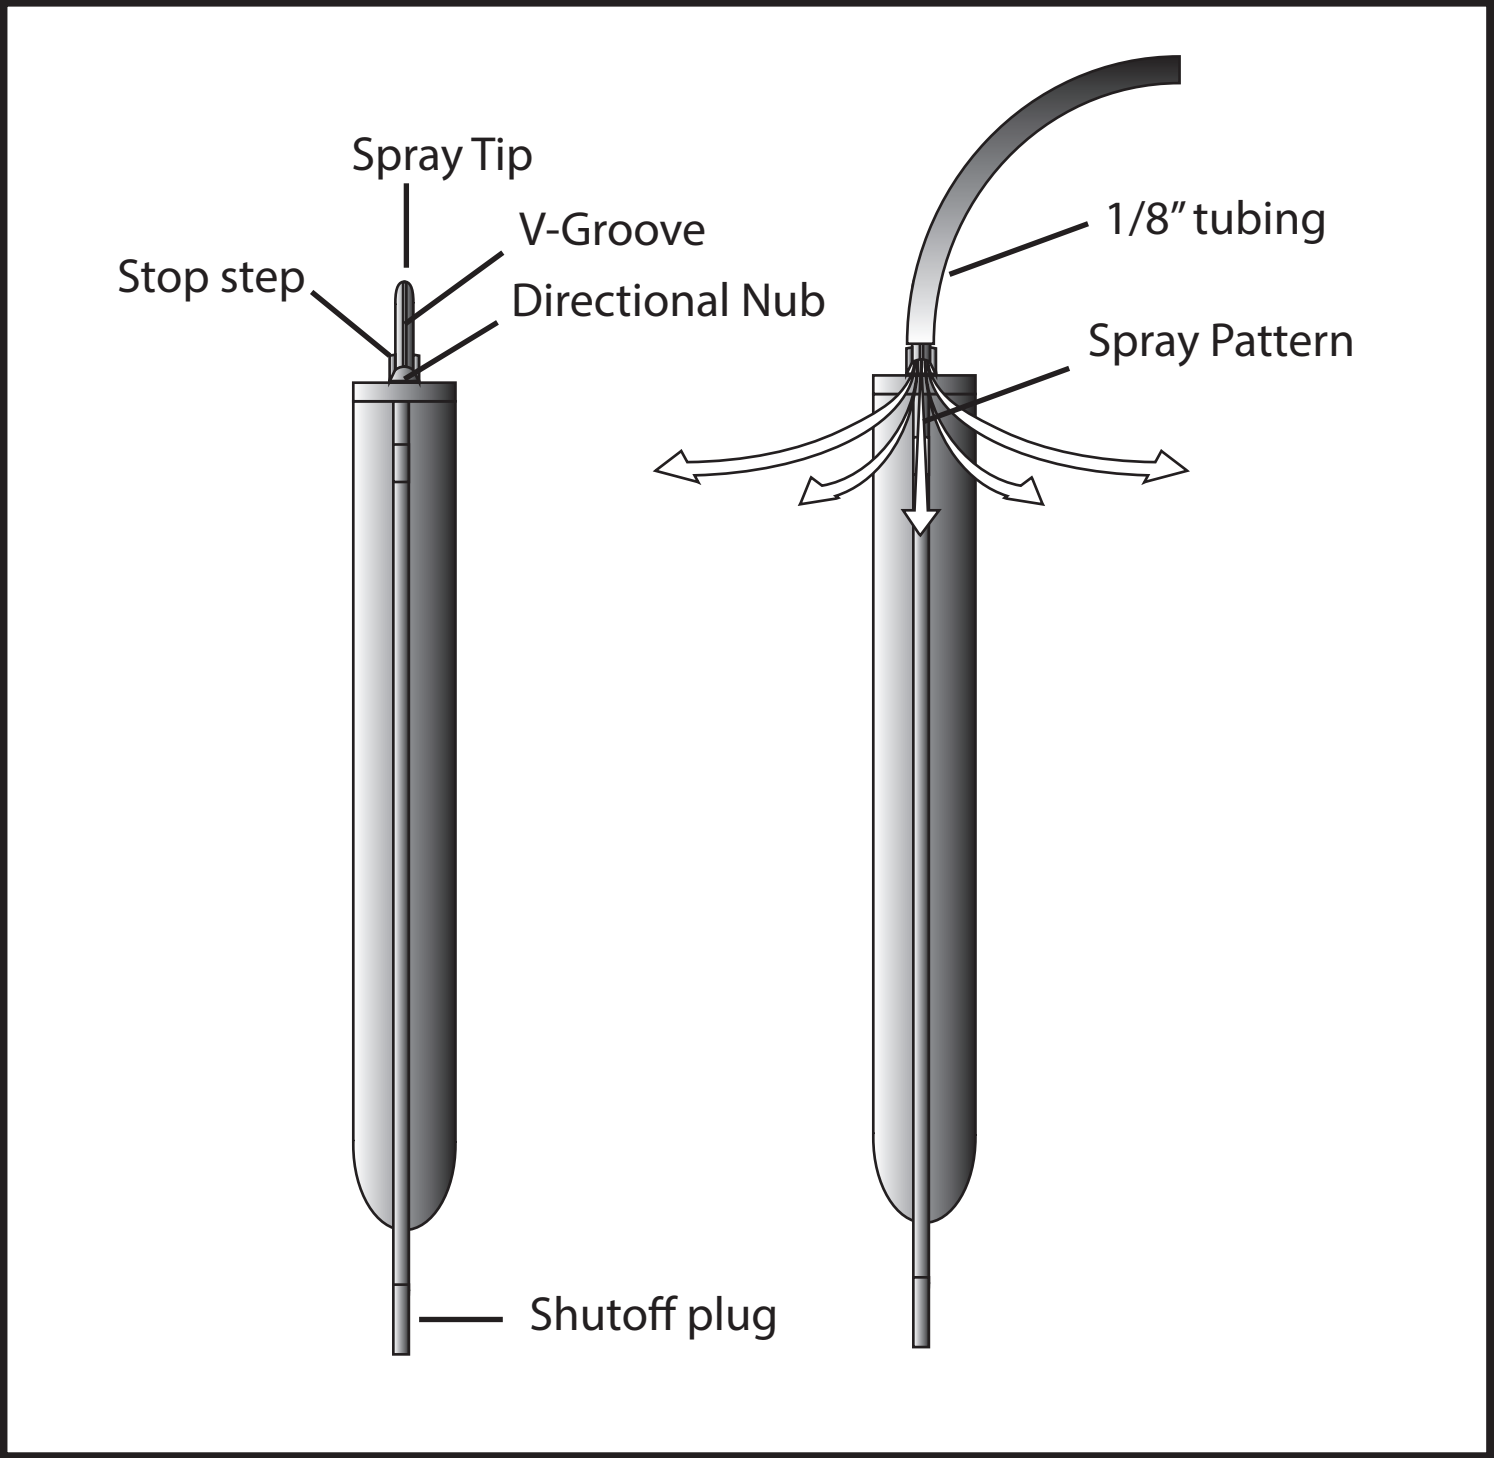

1/8" Spot Spitters

Designed for commercial container growing, these spray emitters are also great for large potted plants in residential gardens. Used with 1/8" tubing, they provide a gentle 160° cone-shaped, downward spray. Not recommended for use over 20 PSI.