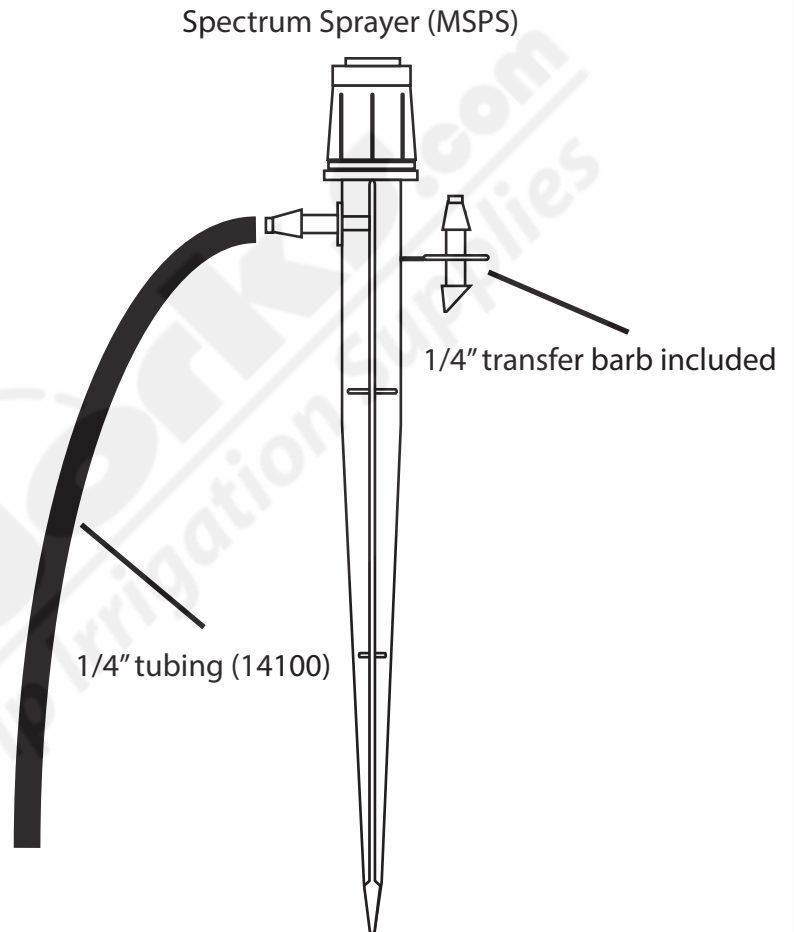

# Spectrum Sprayer

### Spectrum Sprayer on a 5" stake (MSPS)

- Easy to clean
- Fully adjustable for changing needs
- Can be turned off completely
- Excellent way to establish plants
- Up to 12' diameter

Spectrum Sprayers available in: 1/4" Barbed Base (MSPB),  
10/32" Threaded Base (MSPT), and on 5" Stake (MSPS)