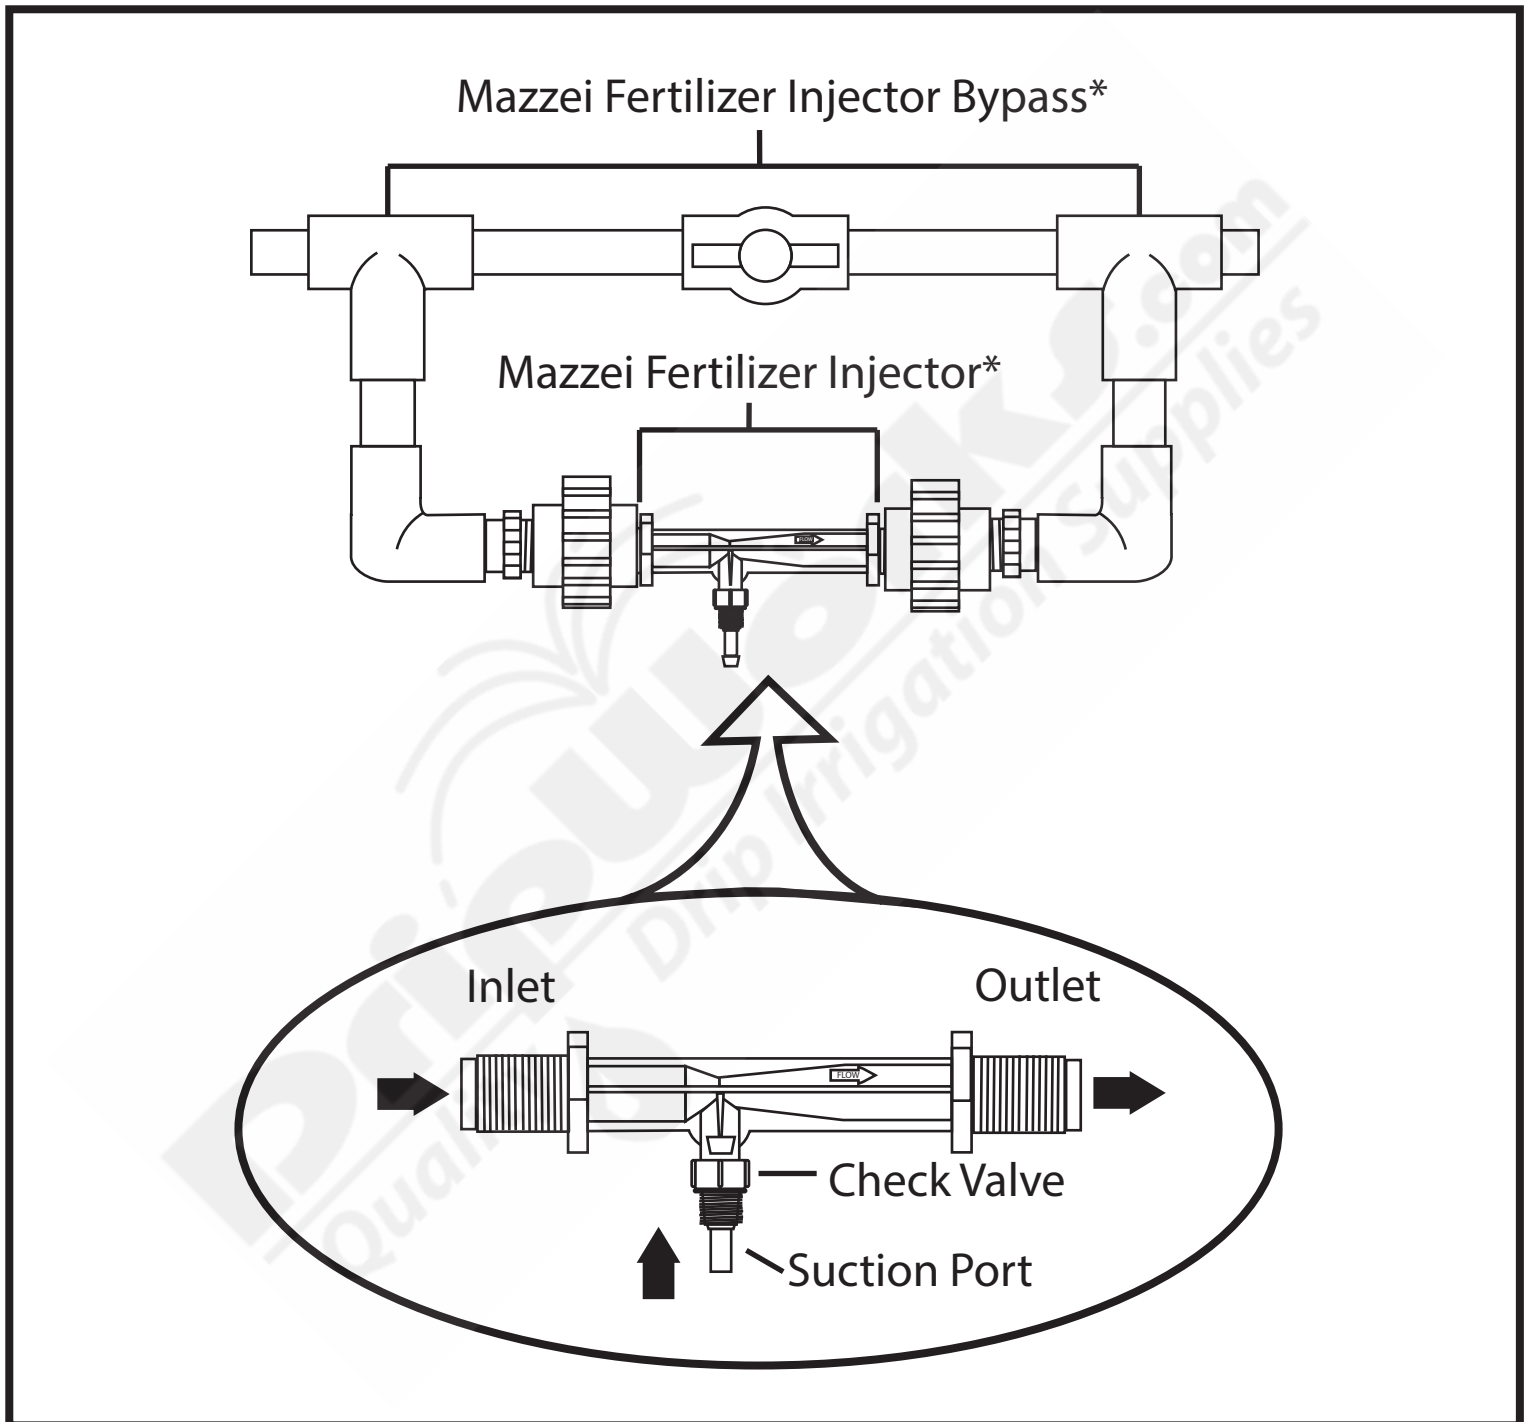

How the Mazzei Fertilizer Injector Works

Mazzei® injectors are venturi-style, differential pressure injectors with internal mixing vanes. When a sufficient pressure differential is created between the inlet and outlet, the resulting vacuum draws the fertilizer up through the suction port, combines it with the incoming stream of water, and discharges the resulting mixture through the outlet.