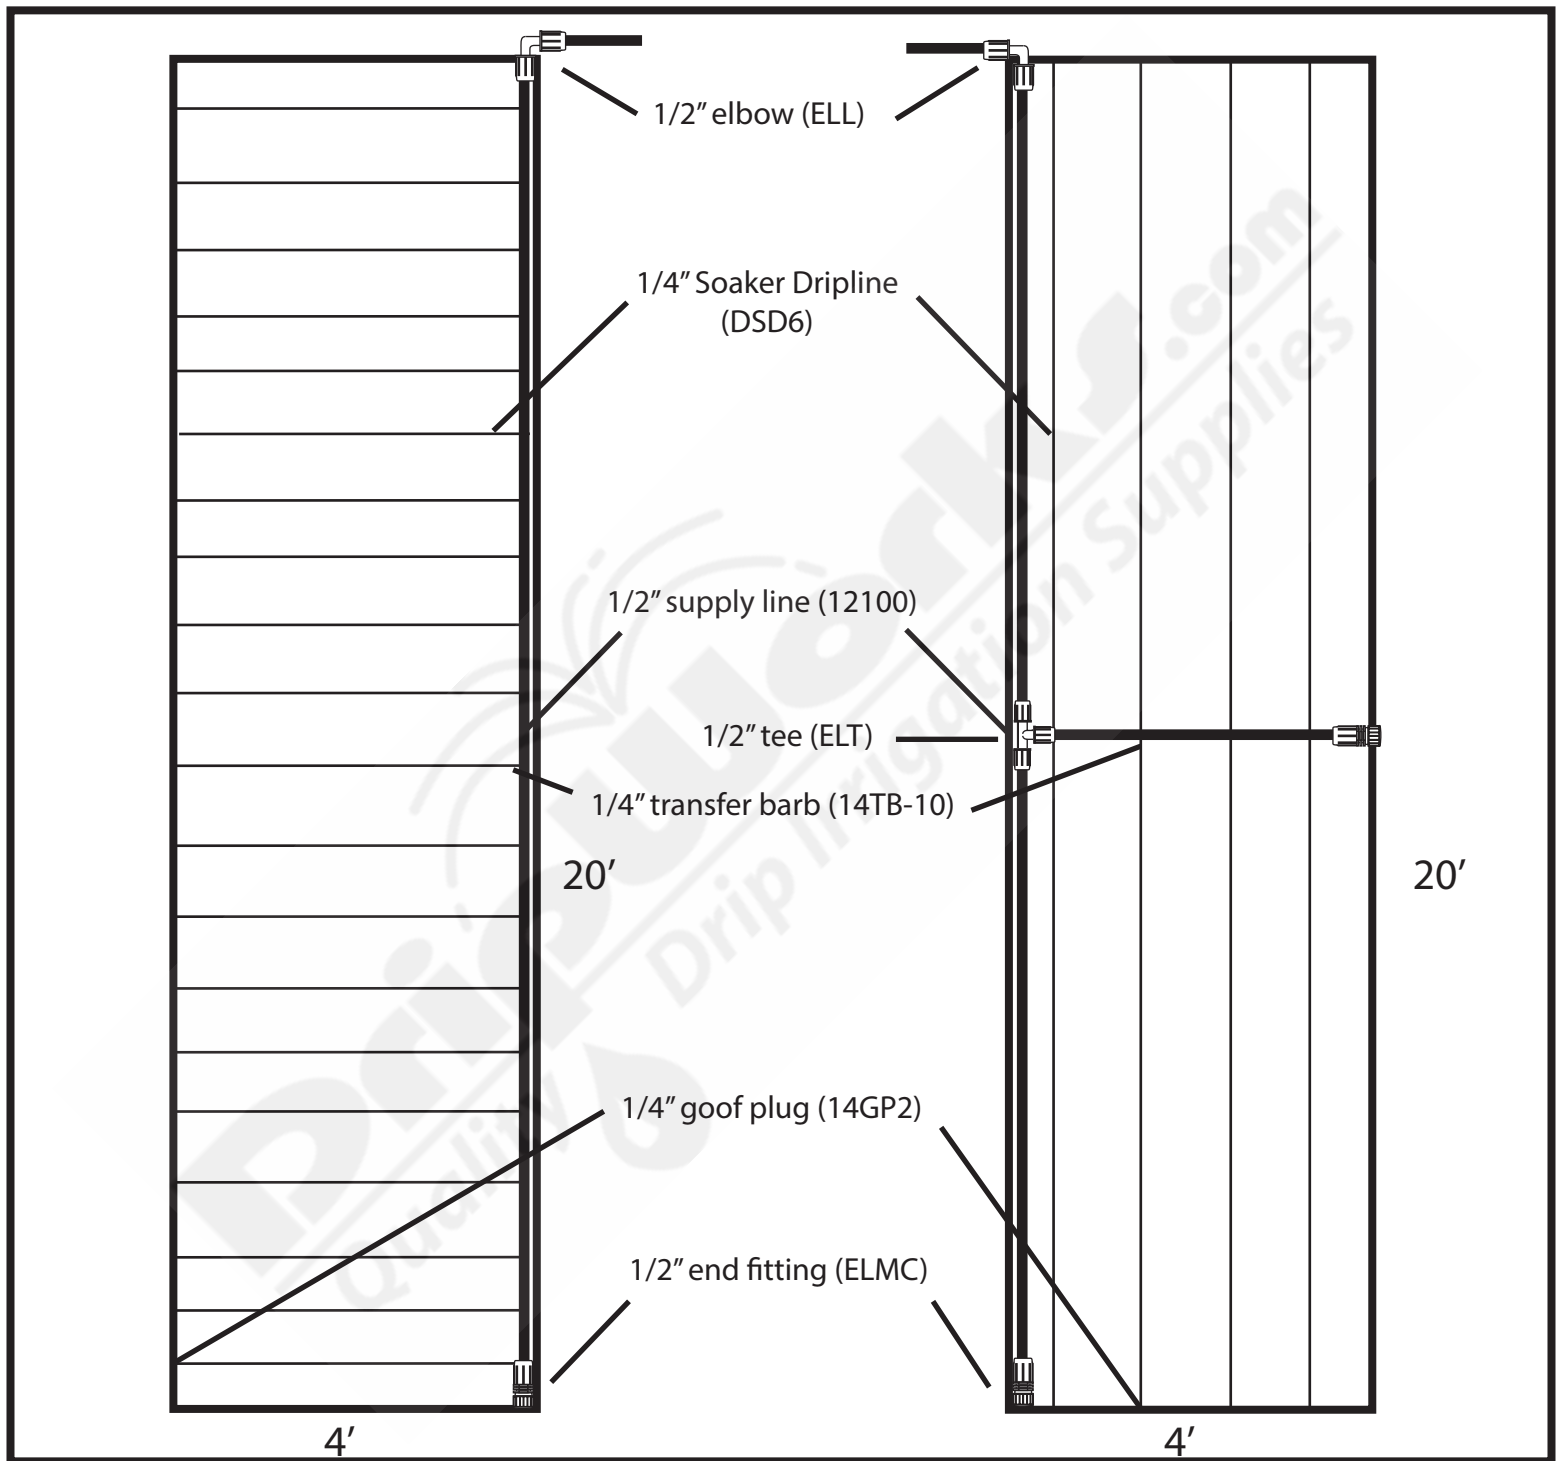

Soaker Dripline (DSD6) Run Length Limitation Work-Around

1/4" Soaker Dripline with emitters spaced at 6" (DSD6) is limited to run lengths of 15'. To overcome this limitation, you can run your supply line down the length of the bed and span the width or bring the supply line into the center and bisect the length of the bed.