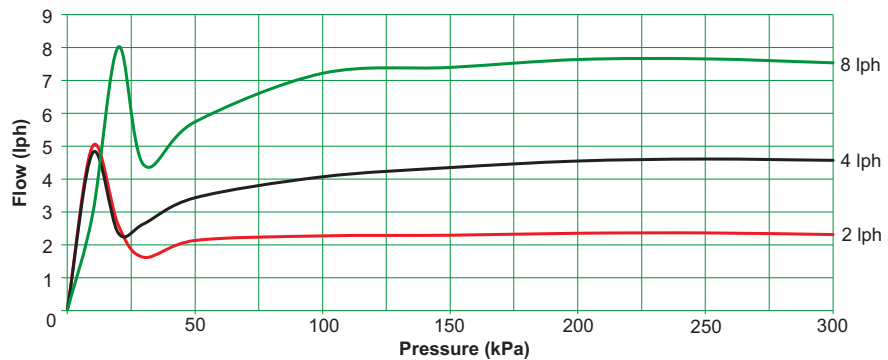

### Features

- Low manufacturing coefficient of variation (Cv) to provide high performance (conforms to ISO 9261).
- Three colour coded flow rates: 2 lph (Red), 4 lph (Black) & 8 lph (Green).
- Self-flushing cleaning action at low pressures.
- Insect baffle to reduce risk of blockages.
- Inlet barb has built-in filter.
- UV stabilised materials for long life.
- Resistant to common agricultural chemicals & fertilisers.
- DripPets® - 4 lph Pinch Drip™ with eye catching Frog or Ladybug cover.

### Performance Chart

Pressure (kPa)	Flow (lph)		
	2 lph	4 lph	8 lph
50	2.1	3.4	5.7
100	2.3	4.1	7.2
150	2.3	4.4	7.4
200	2.4	4.6	7.6
250	2.4	4.6	7.7
300	2.3	4.6	7.5
350	2.2	4.5	7.3
<b>MINIMUM FLOW PATH DIMENSION (mm)</b>	0.7 x 0.6	0.8 x 0.8	1.2 x 0.9

### Flow Rate

### Specifications- Pinch Drip™ PC

Dimensions Assembled		UV Stabilised Material		Base/Connection Type	
HEIGHT	25 mm	CAP	polypropylene	INLET	barb 4 mm
WIDTH	28 mm	BASE	polypropylene		
DEPTH	15 mm	DIAPHRAGM	silicone rubber	OUTLET	spout 4 mm
WEIGHT (approx.)	1.1g				