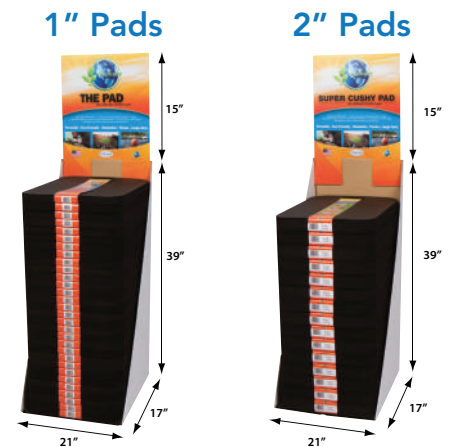

## PREMIUM KNEELING PAD

Available in 1" and 2" for extra comfort.  
*Applications for use are endless!*

Lawn & Garden

Hardware

Cleaning

Boating

## FEATURES & BENEFITS

- Made of NBR rubber (up to 20% recycled material)
- Negligible volatile organic compounds (VOCs)
- Washable, resists industrial chemicals, grease and oil
- Cut-out carry handle, easy to carry and to store
- Available in 30 unit (1") or 15 unit (2") displays
- Impulse buy at checkout
- Made in USA
- Floats